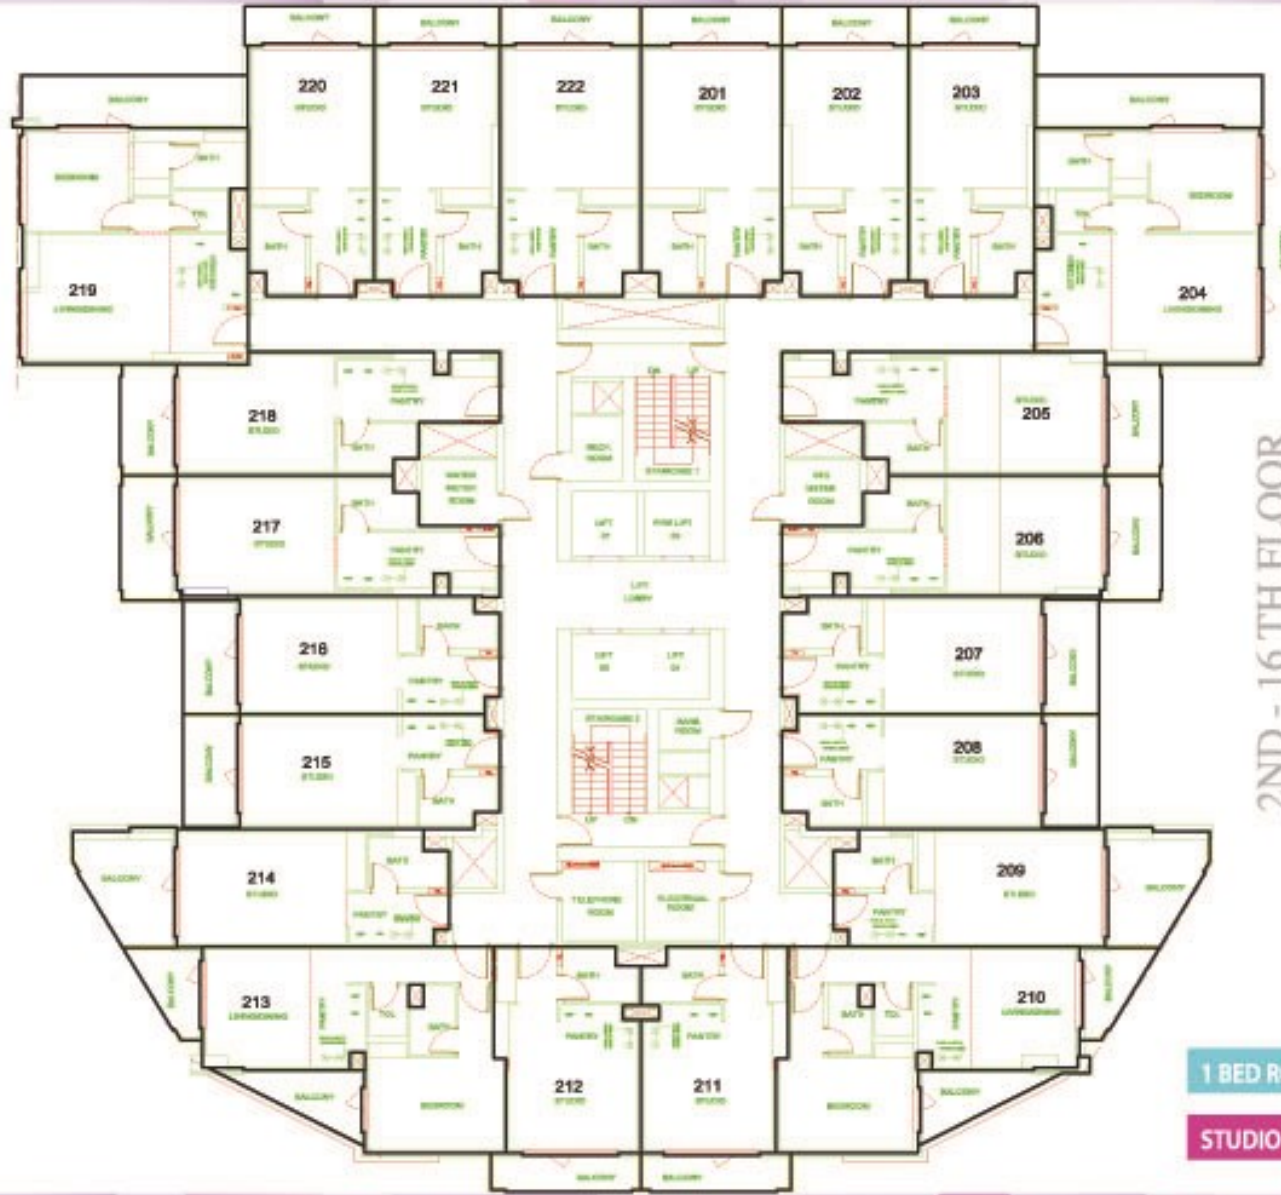

1ST FLOOR

1 BED ROOM

STUDIO

**AG SQUARE**  
STUDIO  
1 BED ROOM  
LAYOUT

2ND - 16TH FLOOR

**AG SQUARE**

STUDIO  
1 BED ROOM  
LAYOUT

- 1 BED ROOM
- STUDIO

17 TH FLOOR

- 1 BED ROOM
- STUDIO

**AG SQUARE**  
 1 BHK &  
 STUDIO  
 LAYOUT